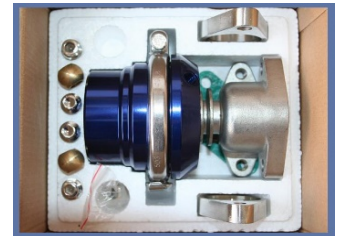

## Wastegate 40mm

Inlet Diameter: 40mm

Working Pressure: 0.5 Bar (7.5 PSI)

Includes bolts and gasket for mounting .

Product Code:

Price (EUR ): 73.40

## V Band Wastegate 35mm

With spring for 0.5 bar / 7.5 PSI

Includes bolts and gasket for mounting .

V-Bracket for quick spring change

Product Code:

Price (EUR ): 77.60

## Wastegate 50mm

Bypass Valve 50mm

Includes bolts and gasket for mounting .

Product Code:

Price (EUR ): 77.80