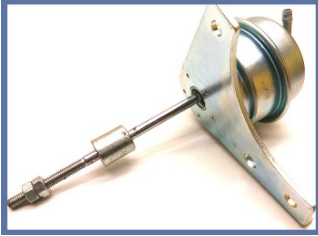

Wastegates

Tuning Parts Ltd.
The Performance Shop

All Prices are in Euro VAT excl.

Turbo Actuator 1-2 bar

Actuator for Turbo 1-2 bar

Product Code:

Price (EUR): 23.20