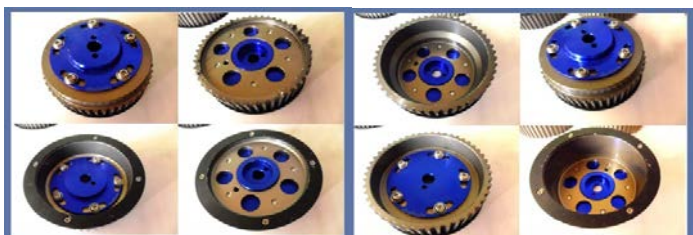

Cam Gear - Audi 1.8

1.8L, 2.0L 16V

Product Code: TCL14

97-04 Audi A4 - AEB, ATW, AWM

Price (EUR): 63.90

98-04 Passat AEB, ATW, AWM

Camshaft Pulley

Tuning Parts Ltd.
The Performance Shop

All Prices are in Euro VAT excl.

Cam Gear - MAZDA MX5/BP6/BP

Set of 2 pcs.
MAZDA MX5/BP6/BP

Product Code:
Price (EUR): **78.90**

Cam Gear - SUBARU IMPREZA VERSION 789

SUBARU IMPREZA VERSION 789
Set of 4 pcs.