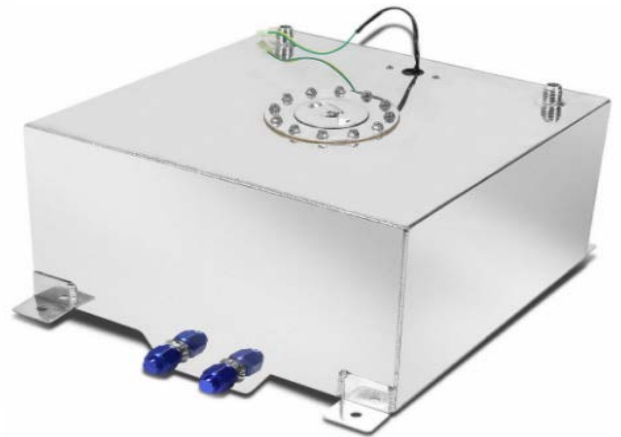

Fuel Cell Aluminium Cap

Material: Aluminium, Aluminium Cap, Level Sensor

Volume (liter): 10-80

Foam compatible with pump gas, E85 and alcohol fuels such as methanol and ethanol (not recommended for nitro-methane or diesel fuel)

Sizes (mm)	Inlet Outlet	Volume (liter)	Price (EUR)	Color	Product Code
250x210x210	AN10	10	108.30	Aluminium	TFC10S
310x310x310	AN10	20	125.00	Aluminium	TFC20S
380x320x260	AN10	30	155.60	Aluminium	TFC30S
420x420x250	AN10	40	163.90	Aluminium	TFC40S
460x510x300	AN10	60	172.20	Aluminium	TFC60S
260x610x510	AN10	80	202.80	Aluminium	TFC80S