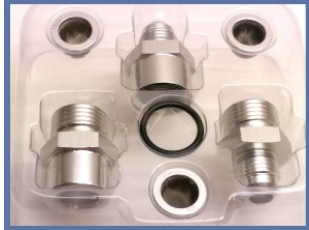

Fuel / Oil Filter AN04 / 06

Material: Aluminum
Filter size. particle: 30/80/150 microns

Product Code: FFT11-04 / 06

Input / Output: AN04 **Price (EUR) : 34.30**
Input / Output: AN06 **Price (EUR) : 35.40**