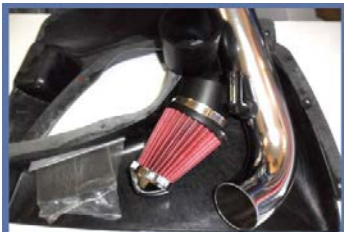

Intake

Tuning Parts Ltd.
The Performance Shop

All Prices are in Euro VAT excl.

Intake Air Funnel

Diameter	External size	Thickness	Height	Color	Price (EUR):	Product Code
3"-76mm	170mm	2mm	65mm	Blue, Red,	20.00	104.6131
3.5"-89mm	170mm	2mm	65mm	Polished	21.70	104.6131
4"-102mm	170mm	2mm	65mm	Aluminum	22.80	104.6131

Vacuum Manifold 6 in 1

Narrow part: 28mm

Wide part: 45mm

Product Code : 100.6030

Height: 28mm

Length: 141mm

Price (EUR): **28.00**

Distance between Bolts : 113mm

Colors: Red, Blue, Black, Gray, Purple

Intake system Peugeot 206

Product Code :

Price (EUR): **48.20**

Intake system Peugeot 106

Product Code :

Price (EUR): **53.70**

Intake system Citroen Saxo VTR / VTS

Product Code :

Price (EUR): **55.30**