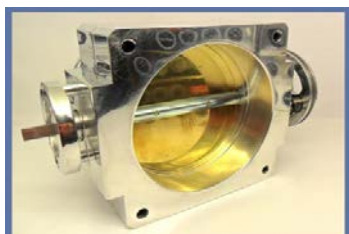

Throttle Body 80mm

Diameter: 80mm
Material: Aluminum

Product Code :
Price (EUR): **110.00**

Throttle Body 90mm

Diameter: 90mm
Material: Aluminum

Product Code : KX329
Price (EUR): **146.70**

Throttle Body 102mm