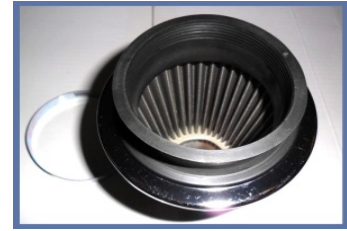

Air Filters

Tuning Parts Ltd.
The Performance Shop

All Prices are in Euro VAT excl.

Air Filter Double Cone 1115TR

Base: 155mm
Upper: 120mm
Height: 135mm (without flange)
Inlet Diameter: 76mm

Product Code : 1115TR
Price (EUR): 11.10

Color: Red, Blue

Stainless Steel Air Filter (8017)

Diameter: 120mm
Overall Height: 150mm
Inlet Diameter: 76mm

Product Code : 8017
Price (EUR): 11.40

Air Filter (702)

Diameter: 155 / 120mm
Height: 230mm
Inlet diameter: 76mm
Color: Red