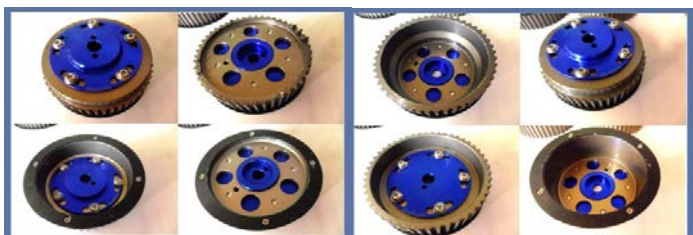

98-04 Passat AEB, ATW, AWM

Camshaft Pulley

Tuning Parts Ltd.
The Performance Shop

All Prices are in Euro VAT excl.

Cam Gear - MAZDA MX5/BP6/BP

Set of 2 pcs.
MAZDA MX5/BP6/BP

Product Code:
Price (EUR): 78.90