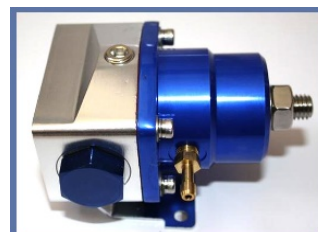

Product Code: FPR800
Price (EUR): 41.30

Suitable for cars up to 800hp.

Fuel Pressure Regulator Aeromotive

Working pressure: 3 to 65 psi
Material: Aluminum
Size of nozzle: 3/8" NPT

Product Code:
Price (EUR): 46.10