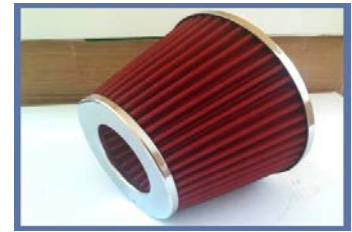

Sport Air Filter - 155mm Stainless Steel

Inlet diameter: 155mm

Product Code : 1405

Price (EUR): 7.80

Air Filter for Mitsubishi Eclipse 2, Lancer EVO

Input size: 63x112mm

Product Code :

Outer diameter: 180mm