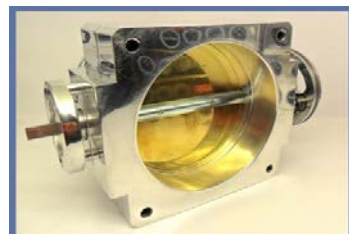

Throttle Body 90mm

Diameter: 90mm
Material: Aluminum

Product Code : KX329
Price (EUR): **146.70**