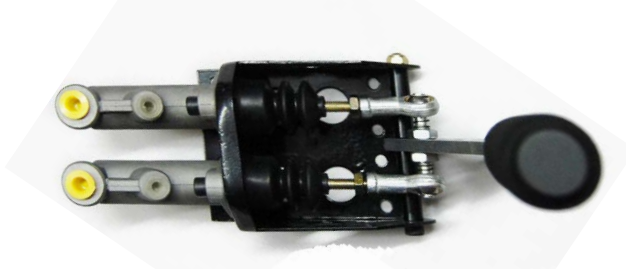

Diesel engines
Blow Off Valve not included !

Apt. Homep:
Price (EUR): 65.90

Blow Off Valve - AutoGauge 02 Subaru

Adjustable
Manufacturer: AutoGauge

Apt. Homep:
Price (EUR): 67.60

Blow Off Valve - Type TIAL 50mm

Inlet diameter: 50mm
Working pressure: up to 1.8bar / + 25PSI
V-mount for flange mounting.

Apt. Homep:
Price (EUR): 73.50

Additional spring for changing the hardness of the valve.

Hydraulic Handbrakes

Tuning Parts Ltd.
The Performance Shop

All Prices are in Euro VAT excl.

Universal Hydraulic Hand Brake

Product Code: HHB01
Price (EUR): 51.70

Universal Hydraulic Hand Brake

Product Code: HHB07
Price (EUR): 71.70

Universal Double Hydraulic Hand Brake

Product Code: HHB09
Price (EUR): 125.60

Two Pumps
Two Handles

Universal Double Hydraulic Hand Brake

Product Code: HHB08
Price (EUR): 110.00

Two Pumps
Two Handles

Brake Adjustment Valve

Product Code: PPV02
Working Pressure: 100-1000 PSI Price (EUR): 45.00
Universal valve adjusting the distribution of braking effort