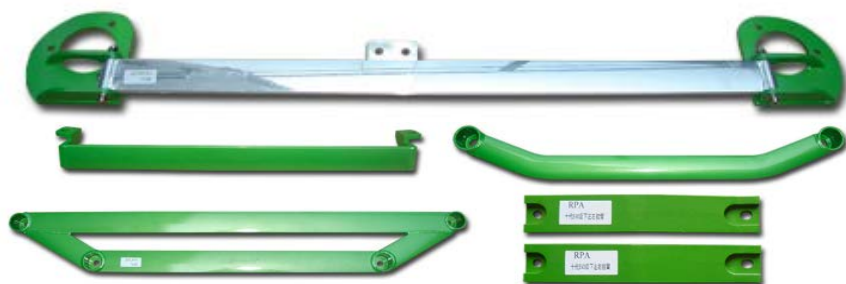

Product Code: TP017
Price (EUR): 276.70

Set of 3 pcs.

Material: Aluminum

Set Mitsubishi EVO X

Product Code: TP038,39,40,41
Price (EUR): 226.70

Set of 6 pcs.

Material: Aluminum

Front Mitsubishi EVO 7,8,9