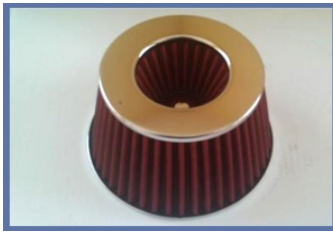

Sport Air Filter - 155mm Stainless Steel

Inlet diameter: 155mm

Product Code : 1405

Price (EUR): 7.80

Air Filter for Mitsubishi Eclipse 2, Lancer EVO

Input size: 63x112mm

Product Code :

Outer diameter: 180mm