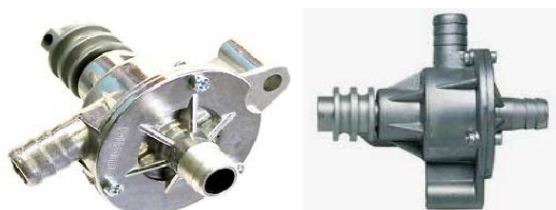

Karting Water Pump	
Material: Aluminum	Product Code:
	Price (EUR): 19.10