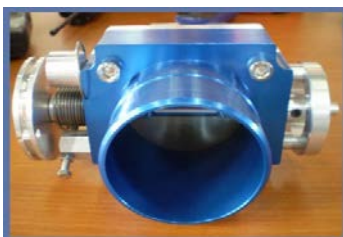

Throttle Body 80mm

Diameter: 80mm
Material: Aluminum

Product Code :
Price (EUR): **110.00**