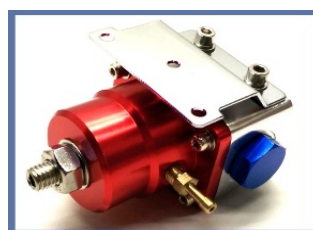

Fuel Pressure Regulator Type DSM

Working pressure: from 1 to 10 bars
Material: Aluminum
Color: Red Anodized
Bore size: 3 x AN06, 1 x 1/8 NPT

Product Code: FPR 9002
Price (EUR): 40.90