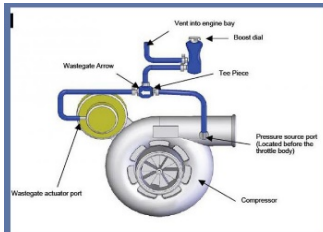

Universal Boost Controller Manual

Product Code :

Price (EUR): **15.30**

Includes all mounting accessories.