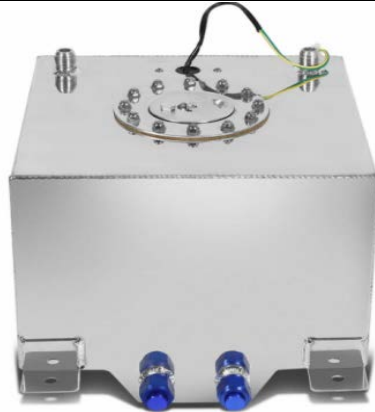

Fuel Cell Aluminium Cap

Material: Aluminium, Aluminium Cap, Level Sensor

Volume (liter): 10-80

Foam compatible with pump gas, E85 and alcohol fuels such as methanol and ethanol (not recommended for nitro-methane or diesel fuel)

Sizes (mm)	Inlet Outlet	Volume (liter)	Price (EUR)	Color	Product Code
250x210x210	AN10	10	108.30	Aluminium	TFC10S
310x310x310	AN10	20	125.00	Aluminium	TFC20S
380x320x260	AN10	30	155.60	Aluminium	TFC30S
420x420x250	AN10	40	163.90	Aluminium	TFC40S
460x510x300	AN10	60	172.20	Aluminium	TFC60S
260x610x510	AN10	80	202.80	Aluminium	TFC80S