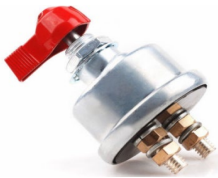

Battery Cut Off Switch

Product Code:
Price (EUR): 22.00

Battery Cut Off Switch Cable

Product Code:
Length (meter): 1.7 Price (EUR): 15.70
Length (meter): 3 Price (EUR): 16.60

Toggle Switch

Product Code:
Fitting Hole Diameter (mm): 12.2 Price (EUR): 5.30
Working Volt: 12 V / 25A
Red light when On