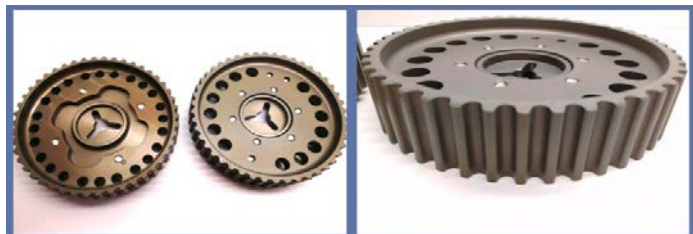

Camshaft Pulley

Tuning Parts Ltd.
The Performance Shop

All Prices are in Euro VAT excl.

Cam Gear - MAZDA MX5/BP6/BP

Set of 2 pcs.
MAZDA MX5/BP6/BP

Product Code:
Price (EUR): 78.90