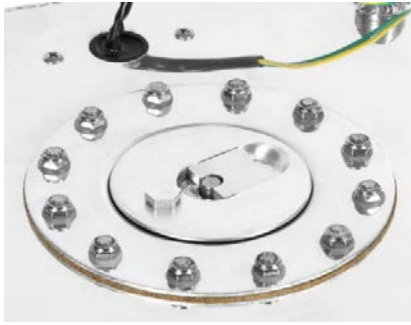

Foam compatible with pump gas, E85 and alcohol fuels such as methanol and ethanol

Material: Aluminium , Plastic cap

Sizes (mm)	Inlet Outlet	Volume (liter)	Price (EUR)	Color	Product Code
250x210x215	AN10	10	100.60	Aluminium	TA25C
310x310x310	AN10	20	117.80	Aluminium	TA25A
380x320x260	AN10	30	144.40	Aluminium	TA25G
420x420x250	AN10	40	152.80	Aluminium	TA25B
260x510x460	AN10	60	161.10	Aluminium	TA25D
260x610x510	AN10	80	190.00	Aluminium	TA25F