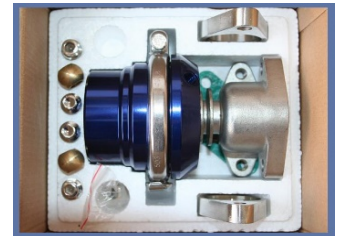

V Band Wastegate 35mm

With spring for 0.5 bar / 7.5 PSI

Includes bolts and gasket for mounting .

V-Bracket for quick spring change

Product Code:

Price (EUR): 77.60